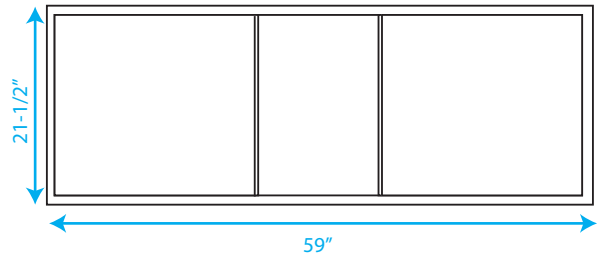

WYNDHAM COLLECTION

COUNTERTOP FOR VESSEL SINK

COUNTERTOP FOR UNDERMOUNT SINK

TOP VIEW OF VANITY CABINET

WC-CG8000-60