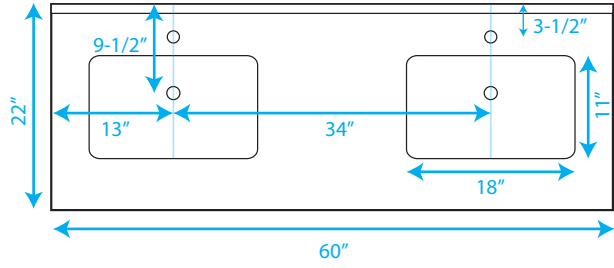

WYNDHAM COLLECTION

COUNTERTOP FOR VESSEL SINK

COUNTERTOP FOR UNDERMOUNT SINK

TOP VIEW OF VANITY CABINET

WC-CG8000-60