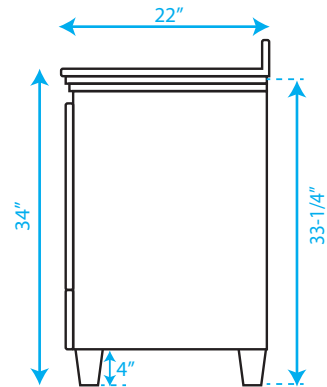

WYNDHAM COLLECTION

COUNTERTOP FOR VESSEL SINK

COUNTERTOP FOR UNDERMOUNT SINK

TOP VIEW OF VANITY CABINET

WC-CG8000-60