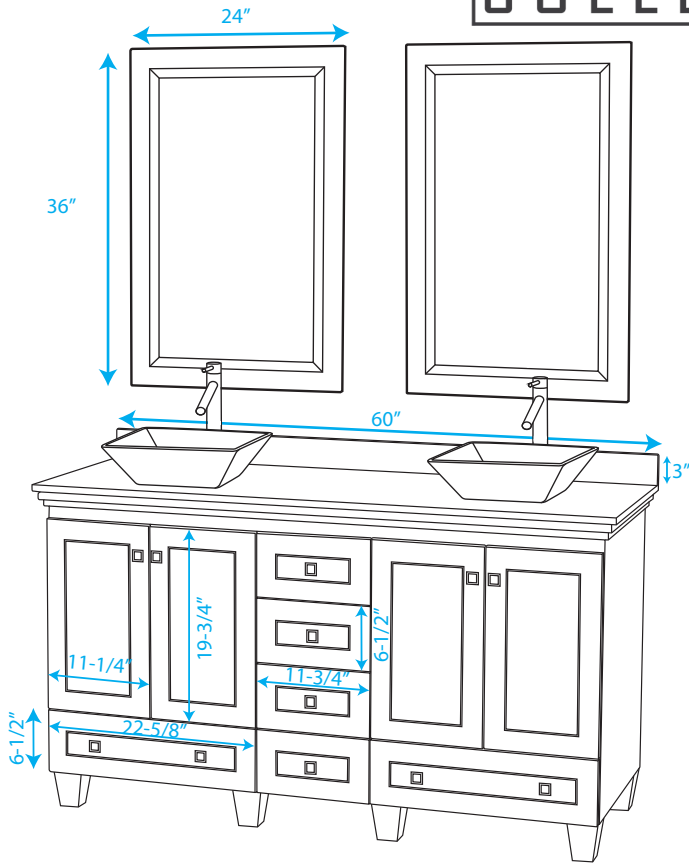

WYNDHAM COLLECTION

COUNTERTOP FOR VESSEL SINK

COUNTERTOP FOR UNDERMOUNT SINK

TOP VIEW OF VANITY CABINET

WC-CG8000-60