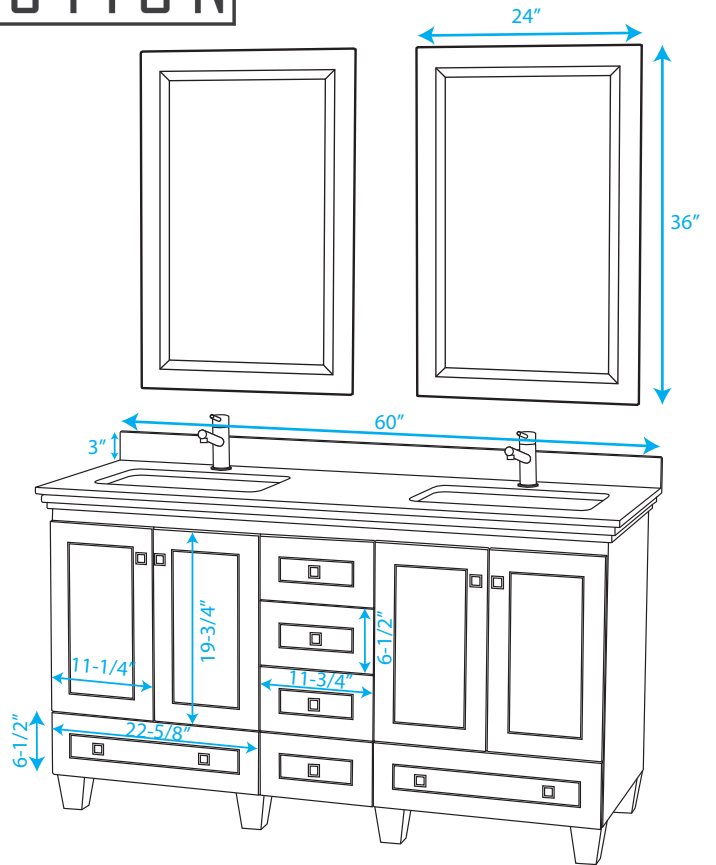

WYNDHAM COLLECTION

COUNTERTOP FOR VESSEL SINK

COUNTERTOP FOR UNDERMOUNT SINK

TOP VIEW OF VANITY CABINET

WC-CG8000-60