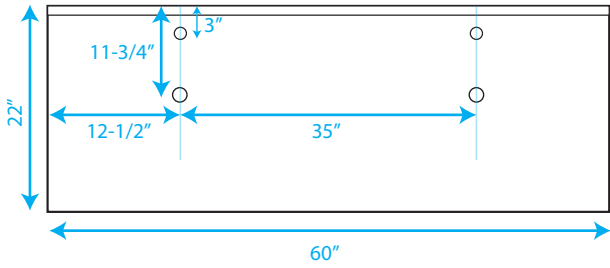

WYNDHAM COLLECTION

COUNTERTOP FOR VESSEL SINK

COUNTERTOP FOR UNDERMOUNT SINK

TOP VIEW OF VANITY CABINET

WC-CG8000-60