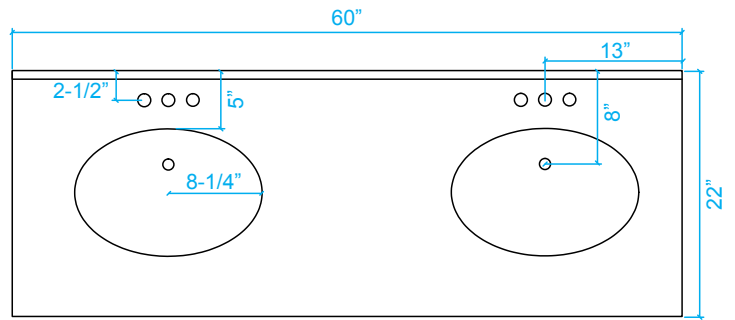

# WYNDHAM COLLECTION

TOP VIEW OF VANITY CABINET

WC-1414-60  
Double Vanity