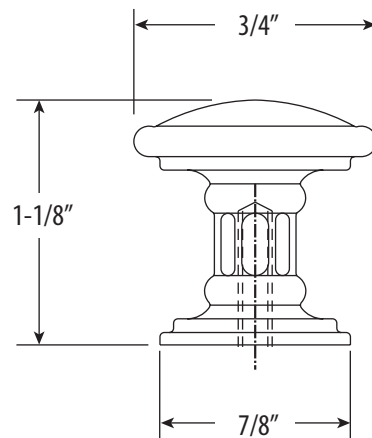

# TRADITIONAL SMALL PLAIN CABINET KNOB

### PRODUCT DESCRIPTION

- 3/4" wide plain design.
- Solid brass construction.
- Includes mounting hardware.

- Break to length screws
- Fits materials from 1/2" to 1-1/2" thick

DIMENSIONS MAY VARY AND ARE SUBJECT TO CHANGE. NO RESPONSIBILITY IS ASSUMED FOR USE OF SUPERCEDED OR VOIDED DATA