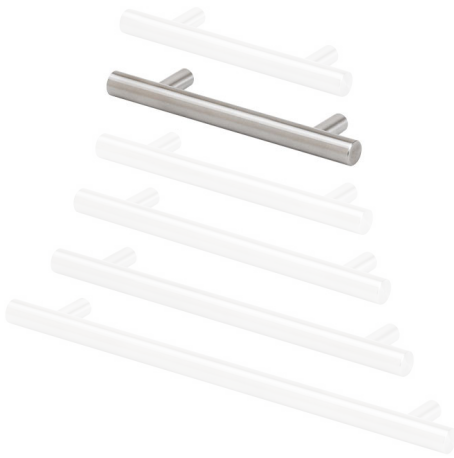

CONTEMPORARY 3.5" CABINET DRAWER PULL

Model # HCP-0350

PRODUCT DESCRIPTION

- 3-1/2" wide on center.
- Solid brass or stainless steel construction.
- Includes mounting hardware.

- Break to length screws
- Fits materials from 1/2" to 1-1/2" thick

DIMENSIONS MAY VARY AND ARE SUBJECT TO CHANGE. NO RESPONSIBILITY IS ASSUMED FOR USE OF SUPERCEDED OR VOIDED DATA

AVAILABLE IN 32 FINISHES + SOLID STAINLESS STEEL

Almond - 01	Black Nickel - BLN	Distressed Antique Copper - DAC	Polished Gold - PG	Unlaquered Polished Brass - UPB
Antique Brass - AB	Black-Oil Rubbed Bronze - ORB	Distressed American Bronze - DAMB	Polished Nickel - PN	Venetian Bronze - VB
Antique Bronze - ABZ	Biscuit - 07	Distressed Antique Pewter - DAP	Satin Chrome - SC	Weathered Brass - WB
Antique Copper - AC	Caribbean Bronze - CB	Euro-White - EW	Satin Gold - SG	Weathered Copper - WC
American Bronze - AMB	Chocolate Bronze - CHB	Matte Black - MB	Satin Nickel - SN	White - WT
Antique Pewter - AP	Chrome - CH	Polished Brass - PB	Stainless Steel - SS*	
Black - 06	Distressed Antique Brass - DAB	Polished Copper - PC	Tuscan Brass - TB	