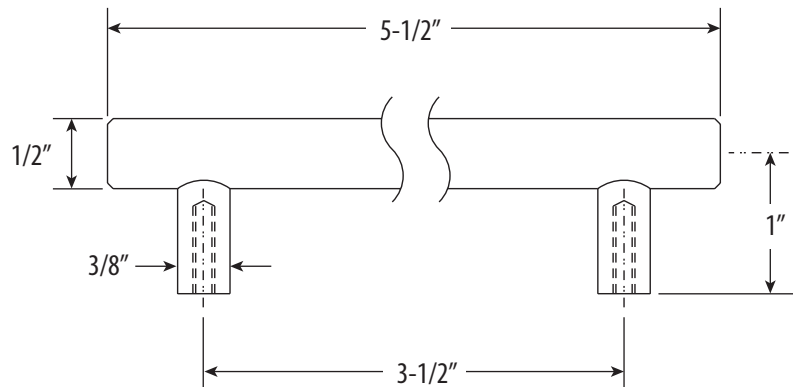

CONTEMPORARY 3.5" CABINET DRAWER PULL

Model # HCP-0350

PRODUCT DESCRIPTION

- 3-1/2" wide on center.
- Solid brass or stainless steel construction.
- Includes mounting hardware.

- Break to length screws
- Fits materials from 1/2" to 1-1/2" thick