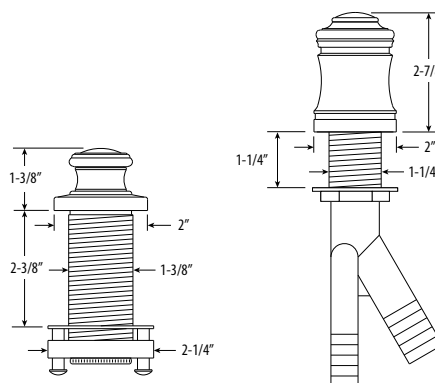

ANNAPOLIS PREP FAUCET SPECS - 4 PIECE SUITE

Model # 4800-4

PRODUCT DESCRIPTION

- Suite includes Side Spray, Soap/Lotion Dispenser, Air Switch and Single Port Air Gap.
- **Compatible with Reverse Osmosis filtration systems.**
- Hook spout with **6-3/4"** reach.
- 1.75 gpm maximum flow rate with aerated tip.
- Solid brass construction.
- Spout swivels 360 degrees.
- Single lever control with Hot/Cold ceramic disk valve cartridge.
- Handle adjusts **22.5 degrees** in either direction for backsplash clearance.
- Adjustable PTFE "Friction Lock" helps handle feel and prevents sag.
- Equipped with diverter for optional side spray.
- Includes 3 handle button options. Finish match, ceramic Hot/Cold indicator and ceramic Cold/Hot indicator.

CODES/STANDARDS APPLICABLE

Specified model meets or exceeds the following:

- ASME A112.18.1
- CSA B125.1
- NSF 61, 372
- CALGreen
- ADA Compliant

- **Max Counter Thickness 2-3/8"**
- **Minimum Install Hole Size 1-1/2"**

A. Spray Connection with 3/8" Compression Fitting

B. Supply Hoses - 20" Long with 3/8" Compression Fittings

A.
B.

ECO BRASS

DIMENSIONS MAY VARY AND ARE SUBJECT TO CHANGE. NO RESPONSIBILITY IS ASSUMED FOR USE OF SUPERCEDED OR VOIDED DATA