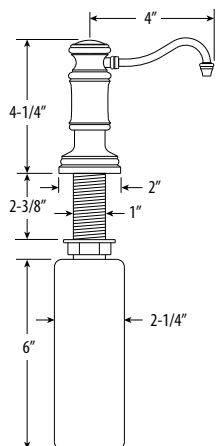

ANNAPOLIS PREP FAUCET SPECS - 4 PIECE SUITE

Model # 4800-4

PRODUCT DESCRIPTION

- Suite includes Side Spray, Soap/Lotion Dispenser, Air Switch and Single Port Air Gap.
- **Compatible with Reverse Osmosis filtration systems.**
- Hook spout with **6-3/4"** reach.
- 1.75 gpm maximum flow rate with aerated tip.
- Solid brass construction.
- Spout swivels 360 degrees.
- Single lever control with Hot/Cold ceramic disk valve cartridge.
- Handle adjusts **22.5 degrees** in either direction for backsplash clearance.
- Adjustable PTFE "Friction Lock" helps handle feel and prevents sag.
- Equipped with diverter for optional side spray.
- Includes 3 handle button options. Finish match, ceramic Hot/Cold indicator and ceramic Cold/Hot indicator.

CODES/STANDARDS APPLICABLE

Specified model meets or exceeds the following:

- ASME A112.18.1
- CSA B125.1
- NSF 61, 372
- CALGreen
- ADA Compliant

- **Max Counter Thickness 2-3/8"**
- **Minimum Install Hole Size 1-1/2"**

A. Spray Connection with 3/8" Compression Fitting

B. Supply Hoses - 20" Long with 3/8" Compression Fittings

A.
B.

ECO BRASS

DIMENSIONS MAY VARY AND ARE SUBJECT TO CHANGE. NO RESPONSIBILITY IS ASSUMED FOR USE OF SUPERCEDED OR VOIDED DATA