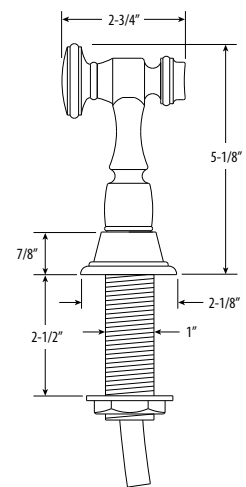

ANNAPOLIS PREP FAUCET SPECS - 4 PIECE SUITE

Model # 4800-4

PRODUCT DESCRIPTION

- Suite includes Side Spray, Soap/Lotion Dispenser, Air Switch and Single Port Air Gap.
- **Compatible with Reverse Osmosis filtration systems.**
- Hook spout with **6-3/4"** reach.
- 1.75 gpm maximum flow rate with aerated tip.
- Solid brass construction.
- Spout swivels 360 degrees.
- Single lever control with Hot/Cold ceramic disk valve cartridge.
- Handle adjusts **22.5 degrees** in either direction for backsplash clearance.
- Adjustable PTFE "Friction Lock" helps handle feel and prevents sag.
- Equipped with diverter for optional side spray.
- Includes 3 handle button options. Finish match, ceramic Hot/Cold indicator and ceramic Cold/Hot indicator.

CODES/STANDARDS APPLICABLE

Specified model meets or exceeds the following:

- ASME A112.18.1
- CSA B125.1
- NSF 61, 372
- CALGreen
- ADA Compliant

- **Max Counter Thickness 2-3/8"**
- **Minimum Install Hole Size 1-1/2"**

A. Spray Connection with 3/8" Compression Fitting

B. Supply Hoses - 20" Long with 3/8" Compression Fittings

A.
B.

ECO BRASS

DIMENSIONS MAY VARY AND ARE SUBJECT TO CHANGE. NO RESPONSIBILITY IS ASSUMED FOR USE OF SUPERCEDED OR VOIDED DATA