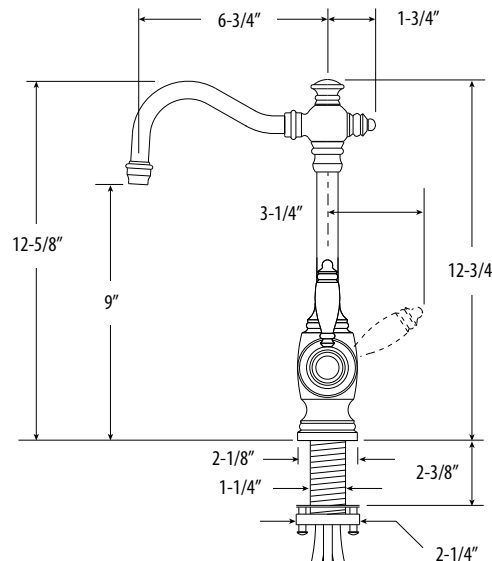

ANNAPOLIS PREP FAUCET SPECS - 4 PIECE SUITE

Model # 4800-4

PRODUCT DESCRIPTION

- Suite includes Side Spray, Soap/Lotion Dispenser, Air Switch and Single Port Air Gap.
- **Compatible with Reverse Osmosis filtration systems.**
- Hook spout with **6-3/4"** reach.
- 1.75 gpm maximum flow rate with aerated tip.
- Solid brass construction.
- Spout swivels 360 degrees.
- Single lever control with Hot/Cold ceramic disk valve cartridge.
- Handle adjusts **22.5 degrees** in either direction for backsplash clearance.
- Adjustable PTFE "Friction Lock" helps handle feel and prevents sag.
- Equipped with diverter for optional side spray.
- Includes 3 handle button options. Finish match, ceramic Hot/Cold indicator and ceramic Cold/Hot indicator.

CODES/STANDARDS APPLICABLE

Specified model meets or exceeds the following:

- ASME A112.18.1
- CSA B125.1
- NSF 61, 372
- CALGreen
- ADA Compliant

- **Max Counter Thickness 2-3/8"**
- **Minimum Install Hole Size 1-1/2"**

A. Spray Connection with 3/8" Compression Fitting

B. Supply Hoses - 20" Long with 3/8" Compression Fittings

A.
B.

ECO BRASS

DIMENSIONS MAY VARY AND ARE SUBJECT TO CHANGE. NO RESPONSIBILITY IS ASSUMED FOR USE OF SUPERCEDED OR VOIDED DATA