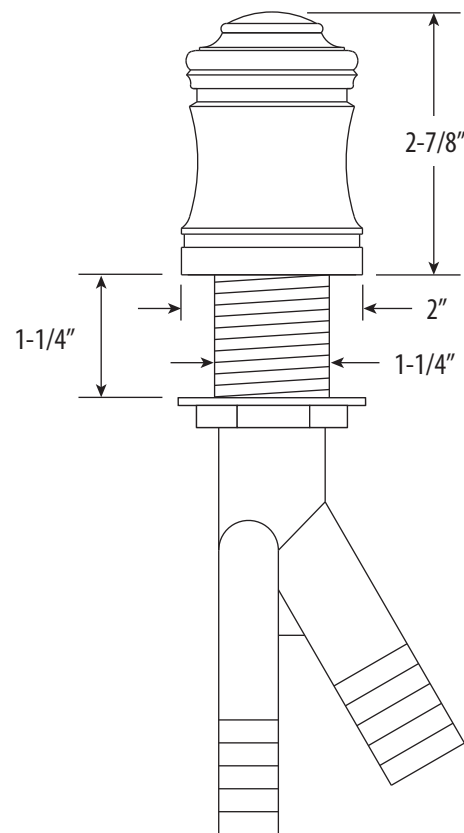

TRADITIONAL SINGLE PORT AIR GAP

Model # 4020

PRODUCT DESCRIPTION

- Single port dishwasher airgap.
- Prevents dishwasher backflow and dirt buildup.
- Cover hides upper nut and washer edges.
- Solid brass construction.
- Includes 2 accent buttons. Finish match and decorative ceramic.

CODES/STANDARDS APPLICABLE

Specified model meets or exceeds the following:

- **UPC**

- Max Counter Thickness 1-1/4"
- Install Hole Size Adaptable Up to 1-3/8"

DIMENSIONS MAY VARY AND ARE SUBJECT TO CHANGE. NO RESPONSIBILITY IS ASSUMED FOR USE OF SUPERCEDED OR VOIDED DATA