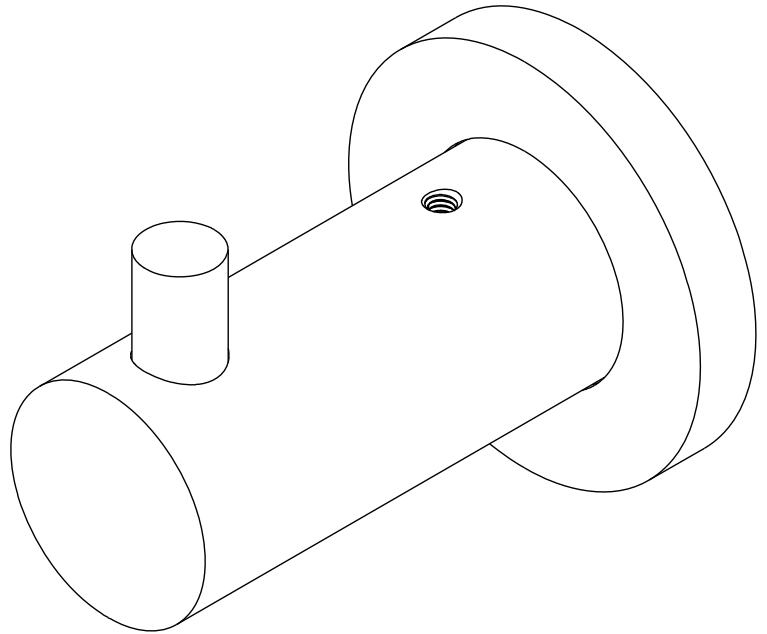

EAST LINEAR

Single Robe Hook

16-12

Features

- Solid brass construction
- Complements East Linear product series

Codes / Standards Compliance

Meets or exceeds the following at date of manufacture:

- All applicable US Federal and State material regulations

Colors / Finishes

- 15: Polished Nickel
- 15S: Satin Nickel
- 26: Polished Chrome
- 10B: Oil Rubbed Bronze
- Other: Refer to the Newport Brass catalog for additional color/finish options.

Specified Model

Model	Description	Colors | Finishes				
16-12	Single Robe Hook	☐ 15	☐ 15S	☐ 26	☐ 10B	☐ Other

Product Specification: Add "Color / Finish" Suffix to Model Number Below.

The Single Robe Hook shall be made of solid brass construction. Single Robe Hook shall complement Newport Brass East Linear product series. Single Robe Hook shall be Newport Brass Model 16-12/____ .