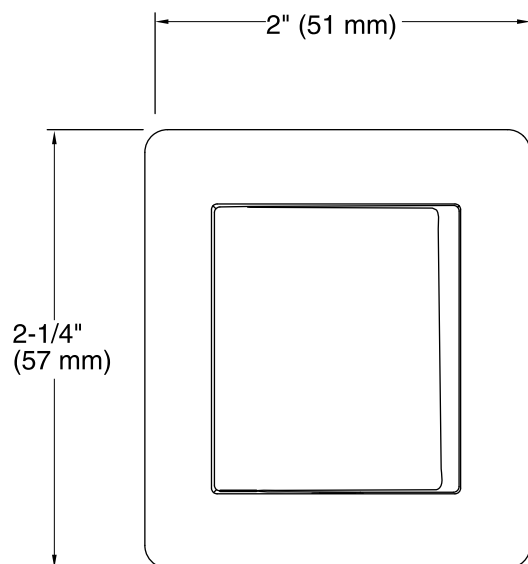

Features

- For use with any KOHLER handshower system.

Material

- KOHLER finishes resist corrosion and tarnishing.
- Metal construction.

Installation

- Wall-mount

Codes/Standards

ASME A112.18.1/CSA B125.1

Technical Information

All product dimensions are nominal.

Notes

Install this product according to the installation guide.