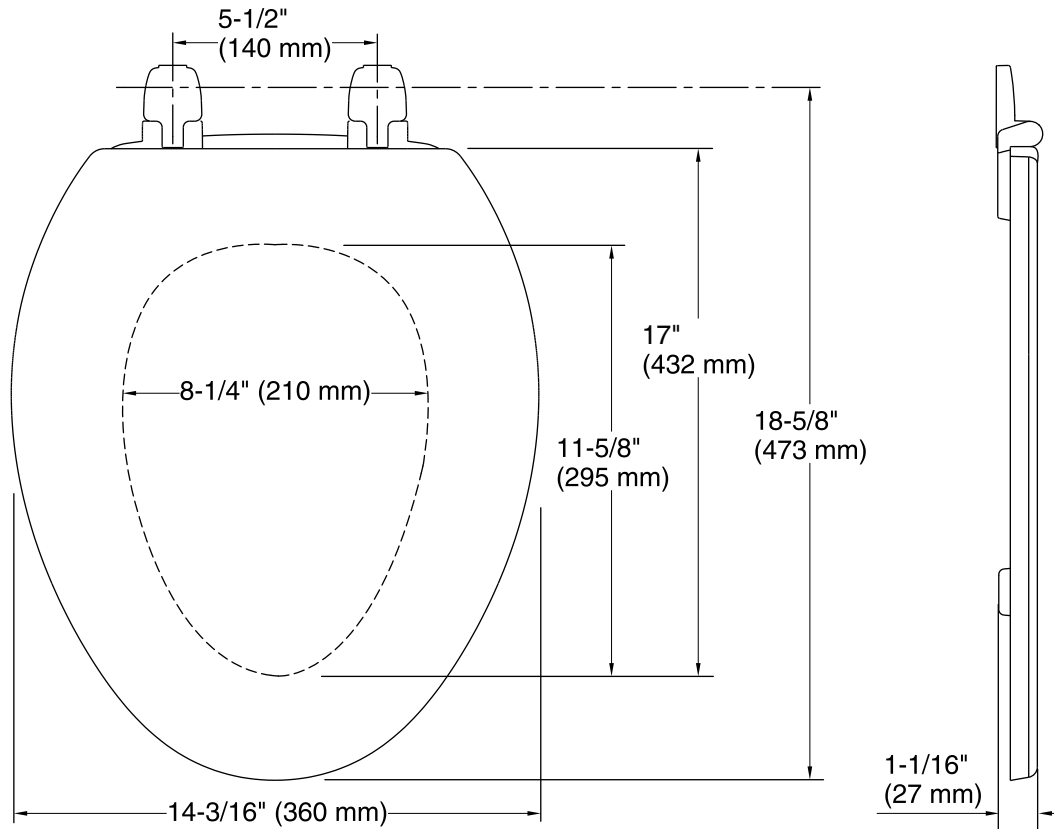

### Technical Information

All product dimensions are nominal.

Seat shape type: Elongated

Seat front type: Closed front

Seat-mounting holes: 5-1/2" (140 mm)