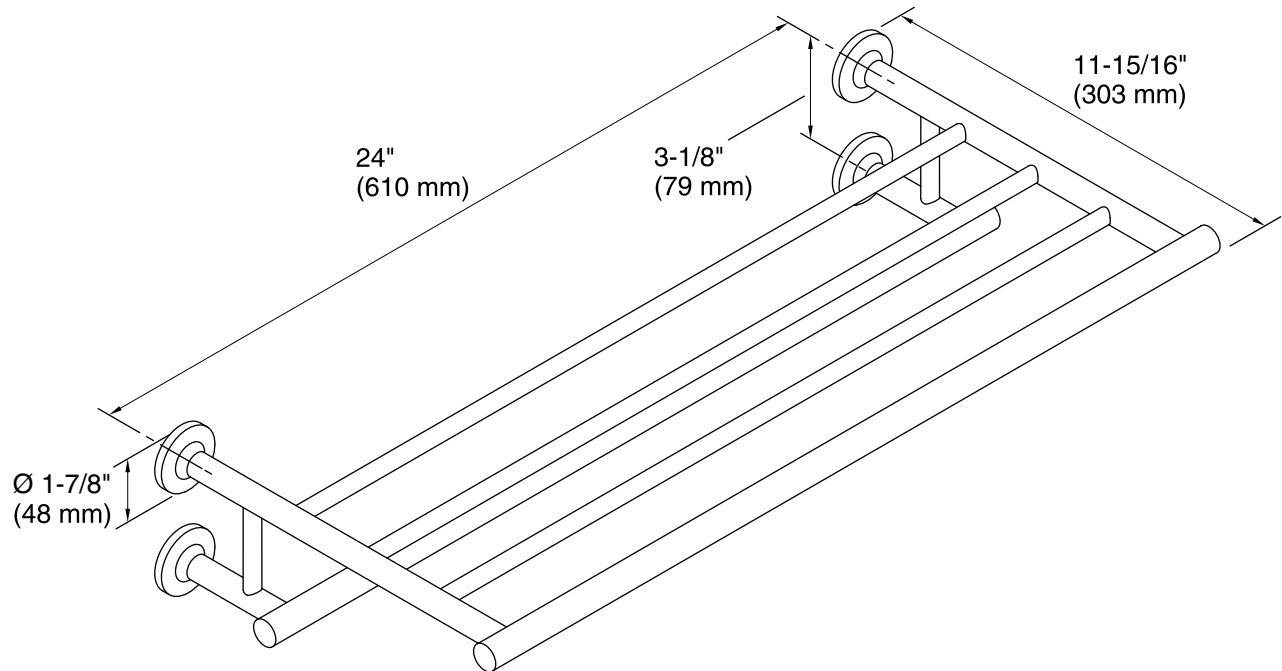

Technical Information

All product dimensions are nominal.

Notes

Install this product according to the installation guide.

CAUTION: Risk of personal injury. Do not install these products in any area where they are likely to be used inadvertently as a grab bar or support bar. These products are not designed or intended for use as a grab bar or support bar.