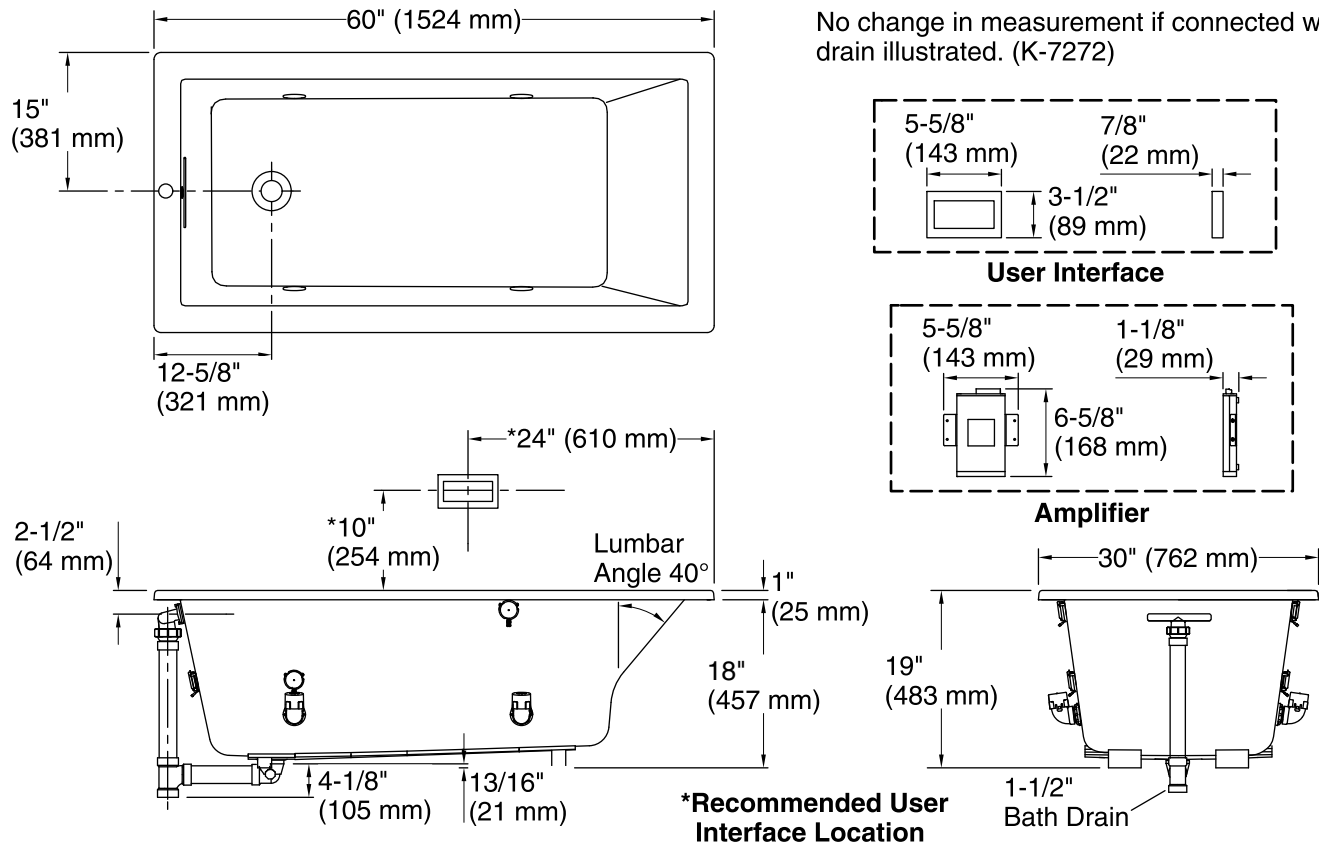

*Recommended User Interface Location

Underscore® Rectangle 5' VibrAcoustic® Bath K-1167-VBC

No change in measurement if connected with drain illustrated. (K-7272)