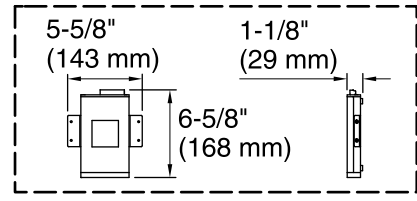

Underscore® Rectangle 5' VibrAcoustic® Bath K-1167-VBC

No change in measurement if connected with drain illustrated. (K-7272)

Amplifier

Required Electrical Service

One circuit required, protected with Class A Ground-Fault Circuit-Interrupter (GFCI) or Residual Current Device (RCD).

Amplifier: 120 V, 15 A, 50/60 Hz

Technical Information

All product dimensions are nominal.

- Installation: 3-Wall Alcove, Drop-in
- Drain location: End
- Basin area, bottom: 42-3/8" x 20" (1076 mm x 508 mm)
- Basin area, top: 54-3/8" x 24-5/16" (1381 mm x 618 mm)
- Weight: 75 lbs (34 kg)
- Minimum floor load: 50 lbs/ft² (244.1 kg/m²)
- Water depth: 15-1/16" (383 mm)
- Water capacity: 59.8 gal (226.4 L)
- Cutout: Drop-in, 59-1/2" x 28-1/2" (1511 mm x 724 mm)
- Electrical component rating: Amplifier: 120 V, 1.1 A, 50/60 Hz
- Amplifier channels: 2 at 15 W per channel
  2 at 30 W per channel
- Minimum flat for door: 2-1/2" (63 mm)

Notes

- Measure your actual product for rough-in details. Install this product according to the installation instructions.
- The hot water supply should be 70% of the capacity of the bath or greater. Installations will vary.
- Provide one grounded electrical outlet within 24" (610 mm) of each component.
- Kit is required for under-mount installations (sold separately).
- Control amplifier fits 16" (406 mm) center studs. 25' (7.6 m) cables are included.
- ADA compliant when installed to the specific requirements of these regulations.