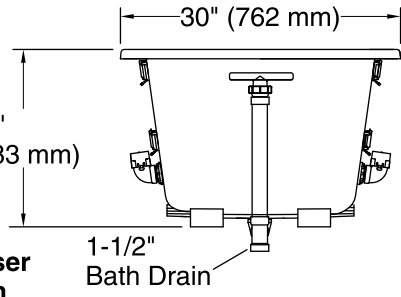

## Underscore® Rectangle 5' VibrAcoustic® Bath K-1167-VBC

No change in measurement if connected with drain illustrated. (K-7272)

**User Interface**

**Amplifier**

**\*Recommended User Interface Location**

### Technical Information

All product dimensions are nominal.

- Installation: 3-Wall Alcove, Drop-in
- Drain location: End
- Basin area, bottom: 42-3/8" x 20" (1076 mm x 508 mm)
- Basin area, top: 54-3/8" x 24-5/16" (1381 mm x 618 mm)
- Weight: 75 lbs (34 kg)
- Minimum floor load: 50 lbs/ft<sup>2</sup> (244.1 kg/m<sup>2</sup>)
- Water depth: 15-1/16" (383 mm)
- Water capacity: 59.8 gal (226.4 L)
- Cutout: Drop-in, 59-1/2" x 28-1/2" (1511 mm x 724 mm)
- Electrical component rating: Amplifier: 120 V, 1.1 A, 50/60 Hz
- Amplifier channels: 2 at 15 W per channel  
2 at 30 W per channel
- Minimum flat for door: 2-1/2" (63 mm)