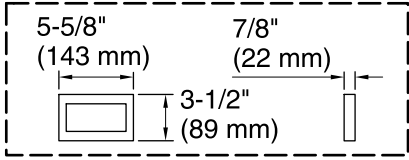

User Interface