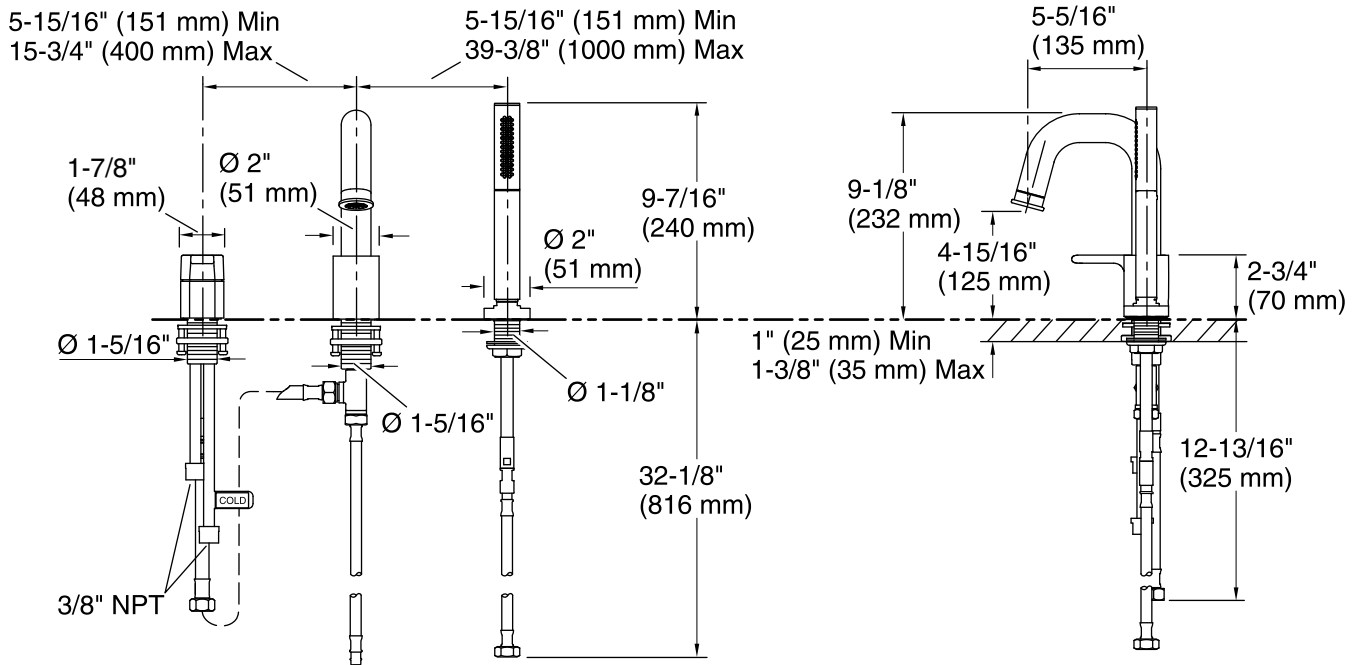

Technical Information

All product dimensions are nominal.

Notes

Install this product according to the installation guide.