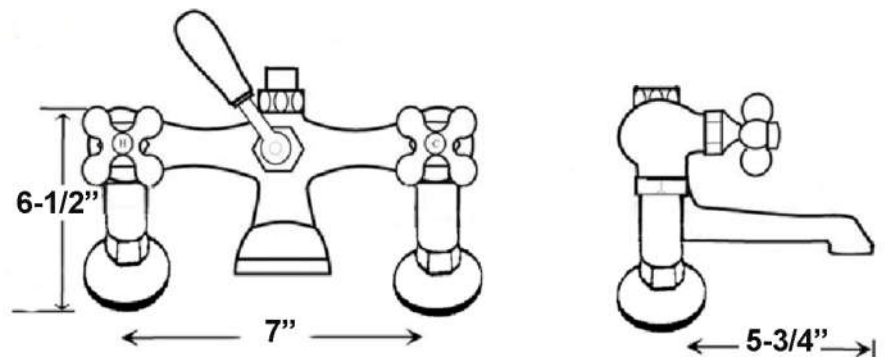

TUB FILLER WITH DIVERTER & RISER

Cat. No.
4046

6" Elbow Mounts

Features:

- ▶ Brass construction
- ▶ Elephant spout length is 5-³/₄"
- ▶ Spout flow rate is 3.7 GPM
- ▶ Includes 62" riser
- ▶ Shower head not included
- ▶ Available with metal cross handles (**4046-MC**) or metal lever handles in 2 different styles (**4046-ML**, **4046-ML2**)
- ▶ Metal cross handles feature "H" and "C" for hot and cold.
- ▶ 6" Elbow mounts included
- ▶ 7" Centers for deck mounting on acrylic or cast iron tubs
- ▶ 1/4 Turn ceramic disc cartridges
- ▶ To be used with straight bath supplies, **Part #5577**
- ▶ Requires wall support **4195WS**

Finishes:

BP	Polished Brass	PN	Polished Nickel
CP	Polished Chrome	SN	Brushed Nickel
ORB	Oil Rubbed Bronze		

Dimensions are nominal and may vary. Dimensions and specifications subject to change without notice.