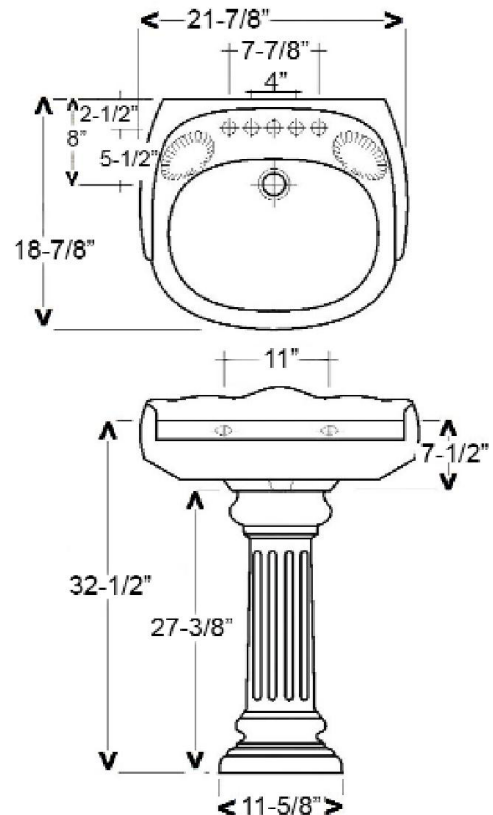

VICKI PEDESTAL LAVATORY

Cat. No.
3-65X

W: 21-7/8"
D: 18-7/8"
H: 35-1/2"
Flange: 1-3/4"

Features:

- ▶ Made of Vitreous China
- ▶ Available for 4" centerset or 8" Widespread
- ▶ Can be installed using toggle or molly bolts (not included)
- ▶ Pre-drilled overflow hole
- ▶ IAPMO certified
- ▶ For ease installation order **Hangers** (pair) or **Bracket** (one)

Colors:

WH White
BQ Bisque

Compliance Certification
Meets or exceeds the following specifications: ASME A112.19.2 2013 and CSA B45.1-13 for ceramic plumbing fixtures.

Interior Dimensions:

Basin Interior: 16-1/2"W x 12-1/8"D
BasinDepth: 7-1/4"
Back of basin to center of faucet: 2-1/2"
Back of basin to center of drain: 8"
Mount bolts height: 31"
Mount holes cc: 11"
Faucet and spout holes: 1-3/8"

Dimensions of fixture are nominal and may vary within the range of tolerances established by ASMEI Standard A112.19.2-2008. Dimensions and specifications subject to change without notice.