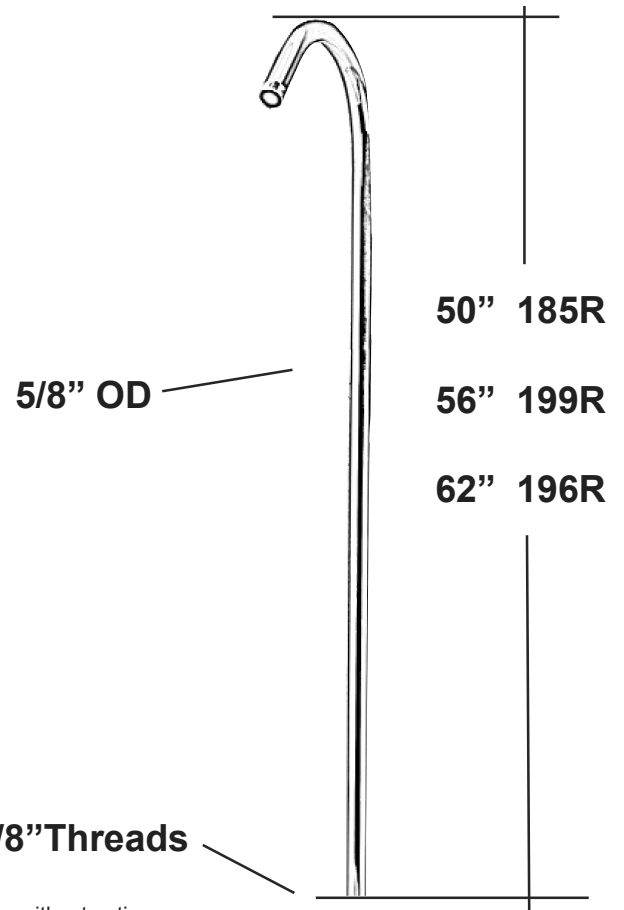

# SHOWER RISER

Cat. No.  
185R, 196R, 199R

Wall Support  
not included

## Features:

- ▶ Brass tubing
- ▶ Available in 50" (185R), 56" (199R) and 62" (196R)
- ▶ 5/8" outside diameter
- ▶ Reach is 5-1/2"
- ▶ Finish varies by size

## Finishes:

**CP** Polished Chrome  
**BP** Polished Brass  
**SN** Brushed Nickel

**ORB** Oil Rubbed Bronze  
**PN** Polished Nickel

Product Number	Finish
185R	PB, CP,
199R	PB, CP, ORB, PN, or BN
196R	PB, CP, ORB, PN, or SN

Dimensions are nominal and may vary. Dimensions and specifications subject to change without notice.