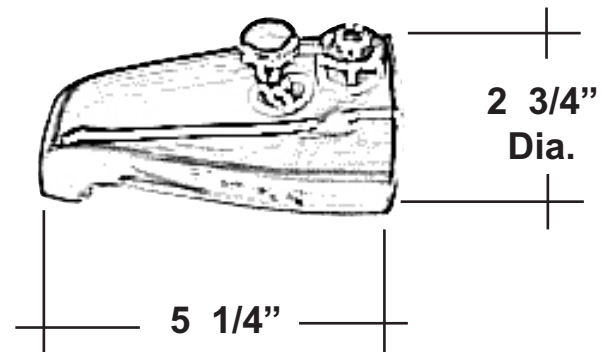

BUILT-IN CONVERTO SHOWER SPOUT

Cat. No.
185-S

Features:

- ▶ Plastic construction
- ▶ Standard Sleek Design
- ▶ No Handles
- ▶ Available In Two Finishes

Finishes:

- CP** Polished Chrome
- BP** Polished Brass

Length: 5 1/4"

Spout
Opening: 1 1/2"

Dimensions are nominal and may vary. Dimensions and specifications subject to change without notice.